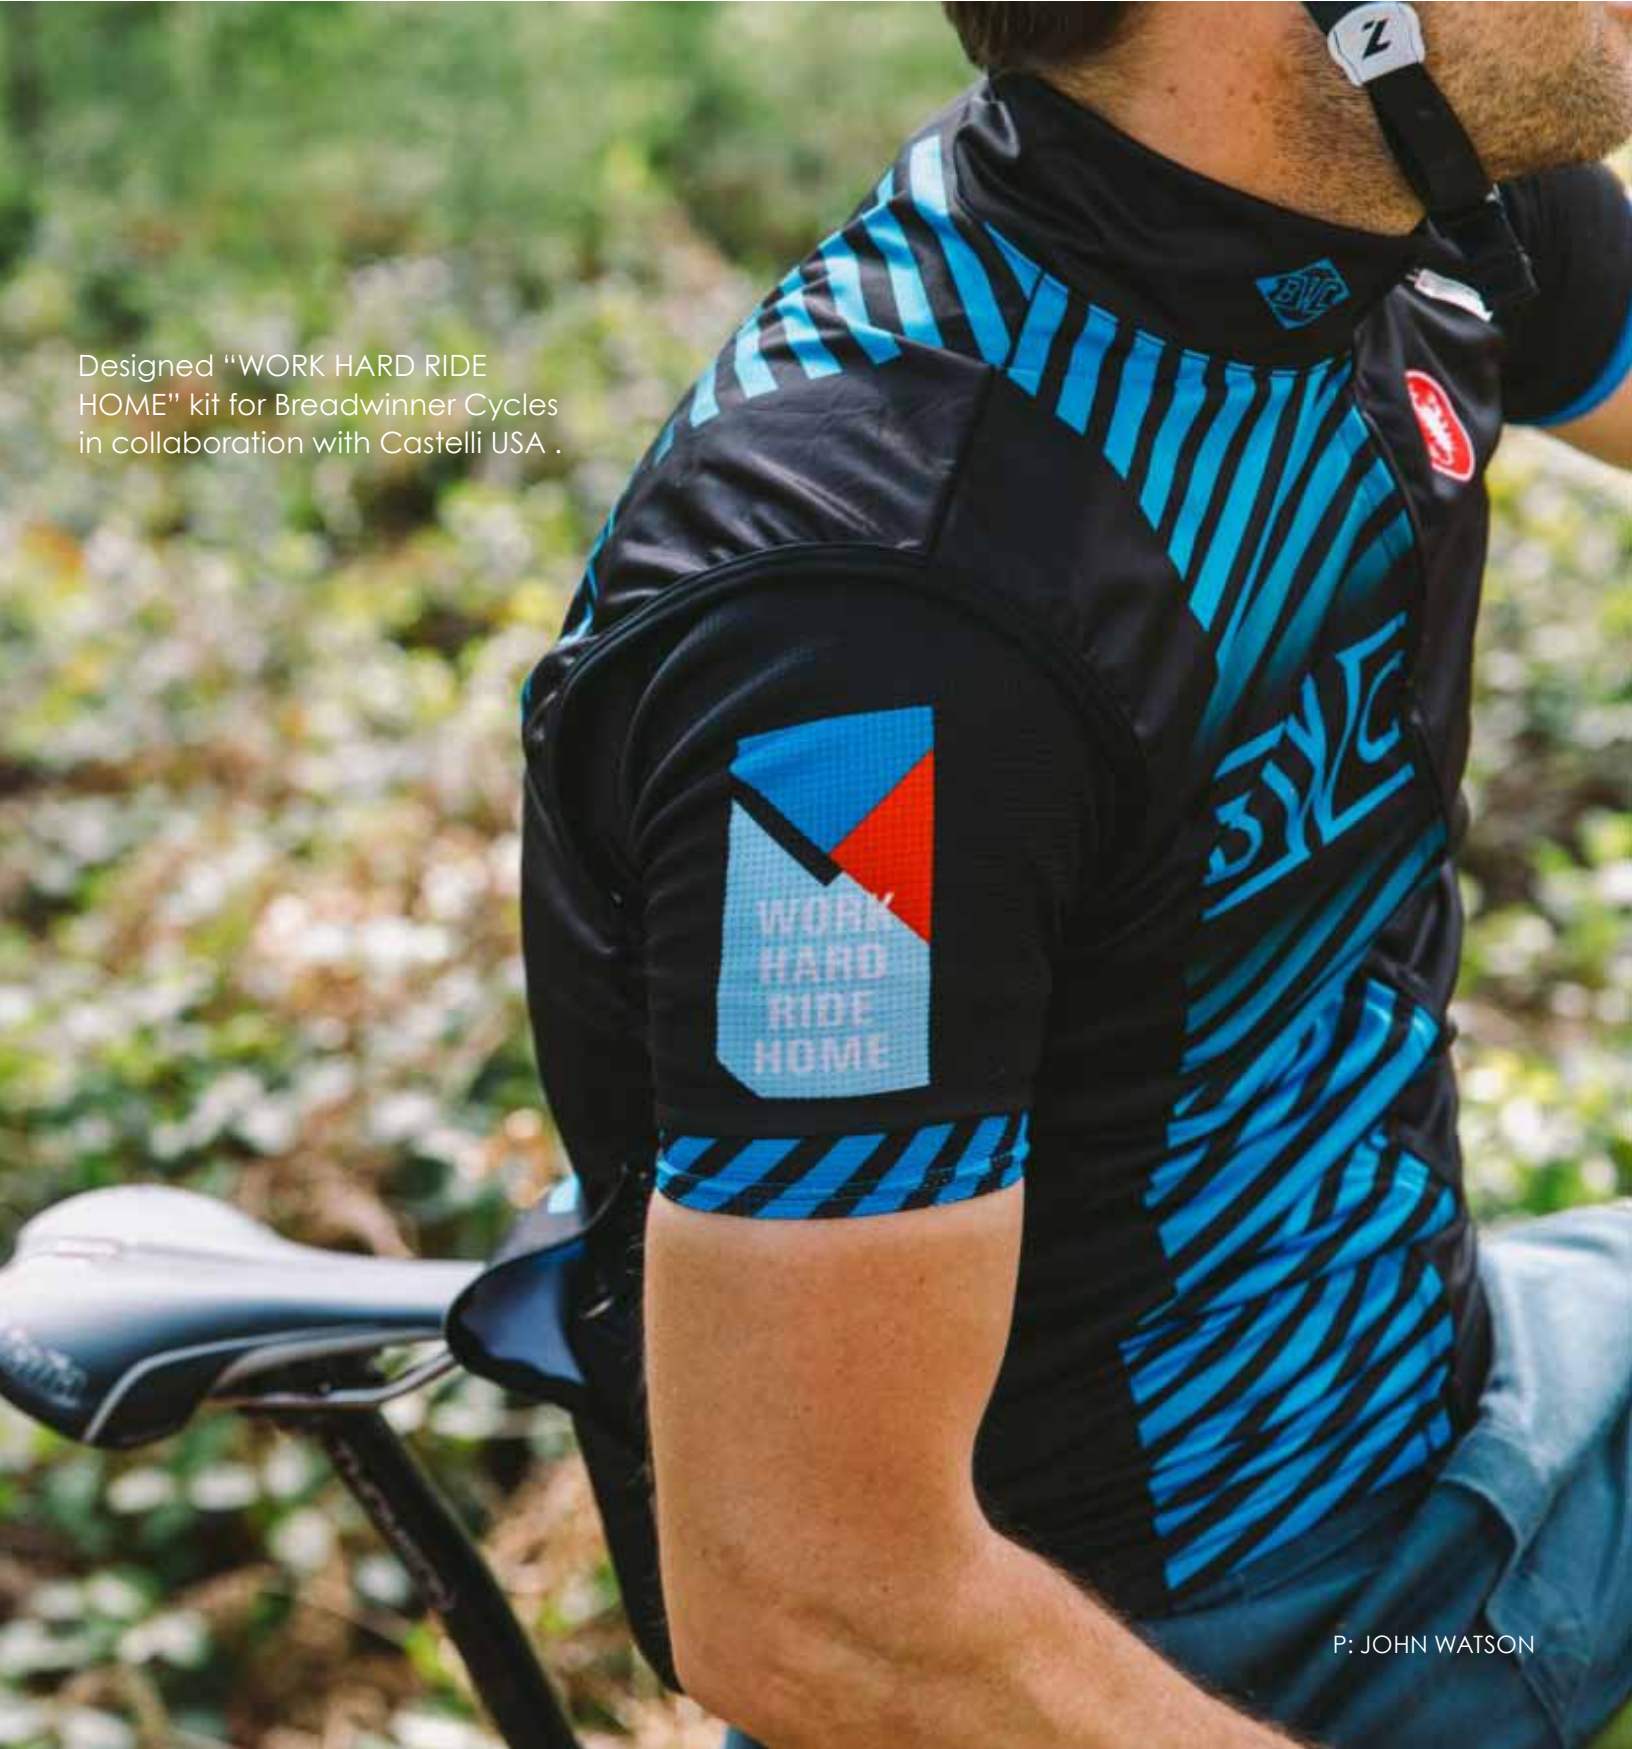

INFO

ETHAN ANDERS FURNISS
CONTACT: **P:** 916-799-8024 **E:** EFURNISS@GMAIL.COM
SKILLS: IDEATION, CRITICAL ANALYSIS AND STRATEGY.
INFLUENCES: MECHANICAL GENIUS, SIMPLE SOLUTIONS AND UNBRIDLED EXPRESSION.

Designed "WORK HARD RIDE HOME" kit for Breadwinner Cycles in collaboration with Castelli USA .