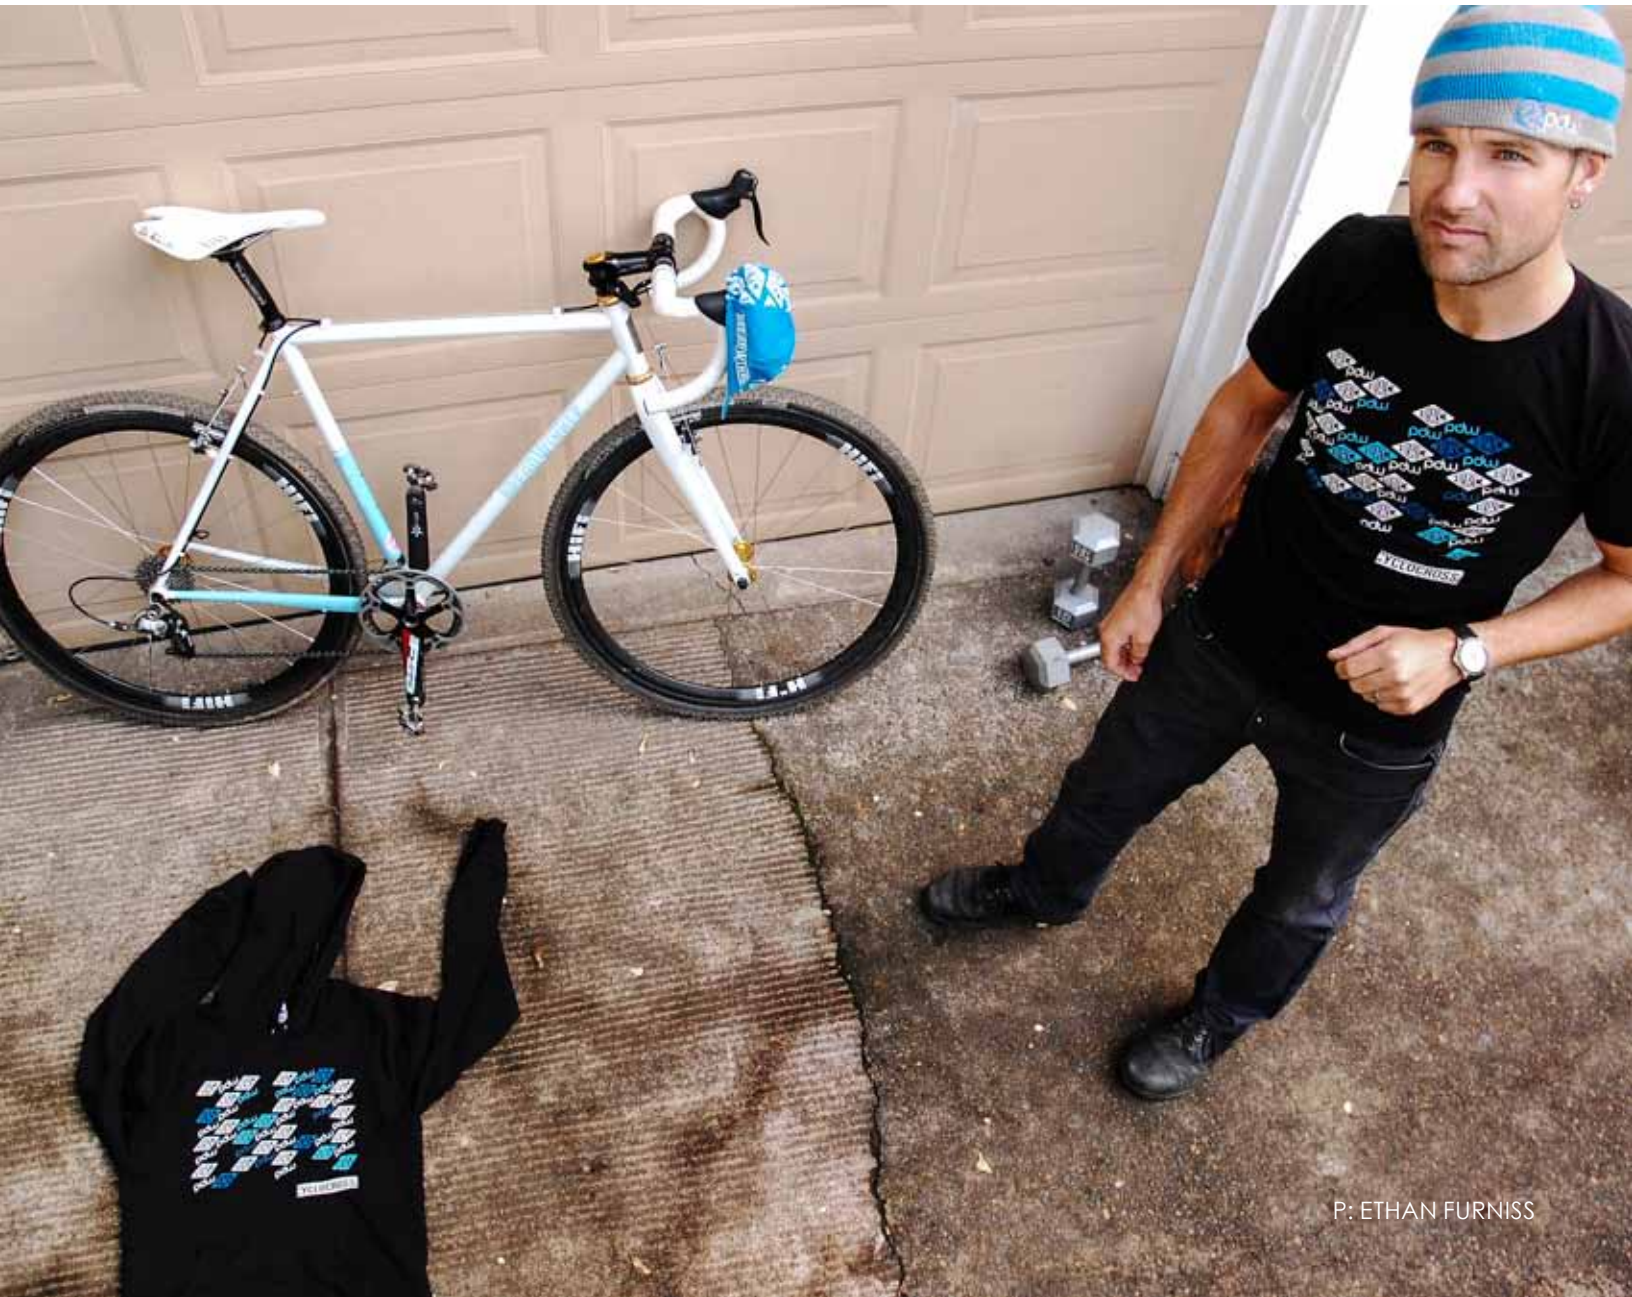

P: ETHAN FURNISS